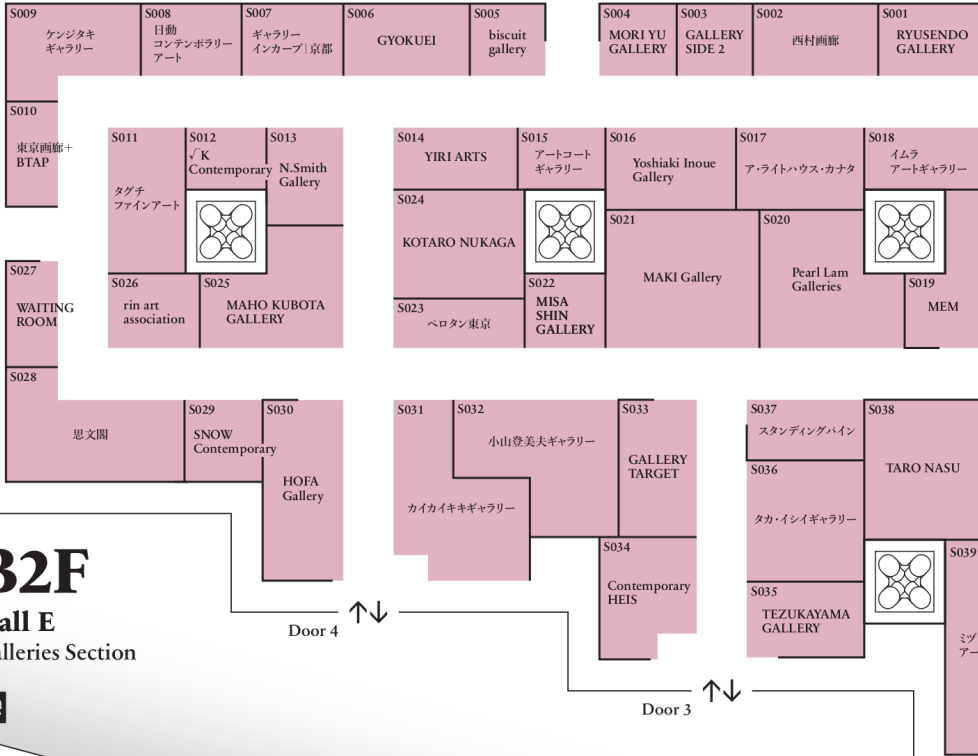

South Wing

B2F
Hall E
Galleries Section

← Yurakucho Sta.

B1F
Lobby Gallery
Galleries Section / Crossing Section / Projects Section

ART FAIR TOKYO
MARCH 8-10 2024
TOKYO INTERNATIONAL FORUM

North Wing

- N011 YUKIKO MIZUTANI
- N036 銀座 黒田陶苑
- N037 ロムドシン
- N038 The Tolman Collection
- N039 かみ屋
- N040 出口美術
- N041 至峰堂画廊
- N042 ルートギャラリー
- N043 NODA CONTEMPORARY
- N044 YUMEKOUBOU GALLERY