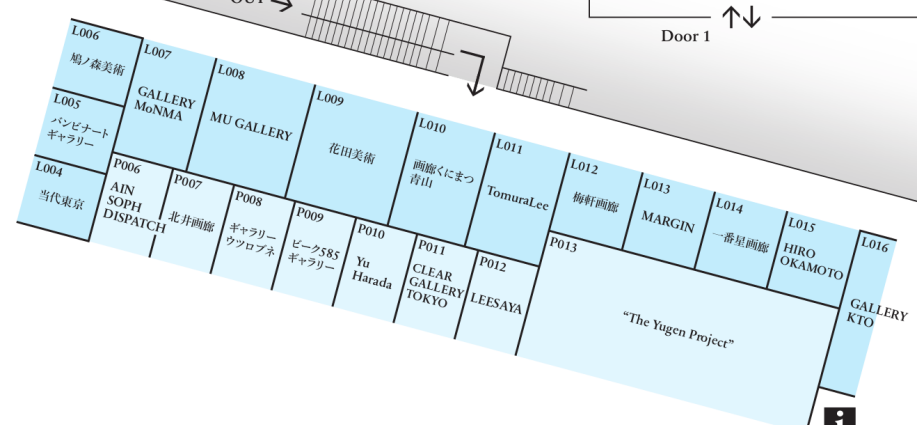

South Wing

B2F
Hall E
Galleries Section

← Yurakucho Sta.

B1F
Lobby Gallery
Galleries Section / Crossing Section / Projects Section

ART FAIR TOKYO
MARCH 8-10 2024
TOKYO INTERNATIONAL FORUM

North Wing

- N011 YUKIKO MIZUTANI
- N036 銀座 黒田陶苑
- N037 ロムドシン
- N038 The Tolman Collection
- N039 かみ屋
- N040 出口美術
- N041 至峰堂画廊
- N042 ルートギャラリー
- N043 NODA CONTEMPORARY
- N044 YUMEKOUBOU GALLERY