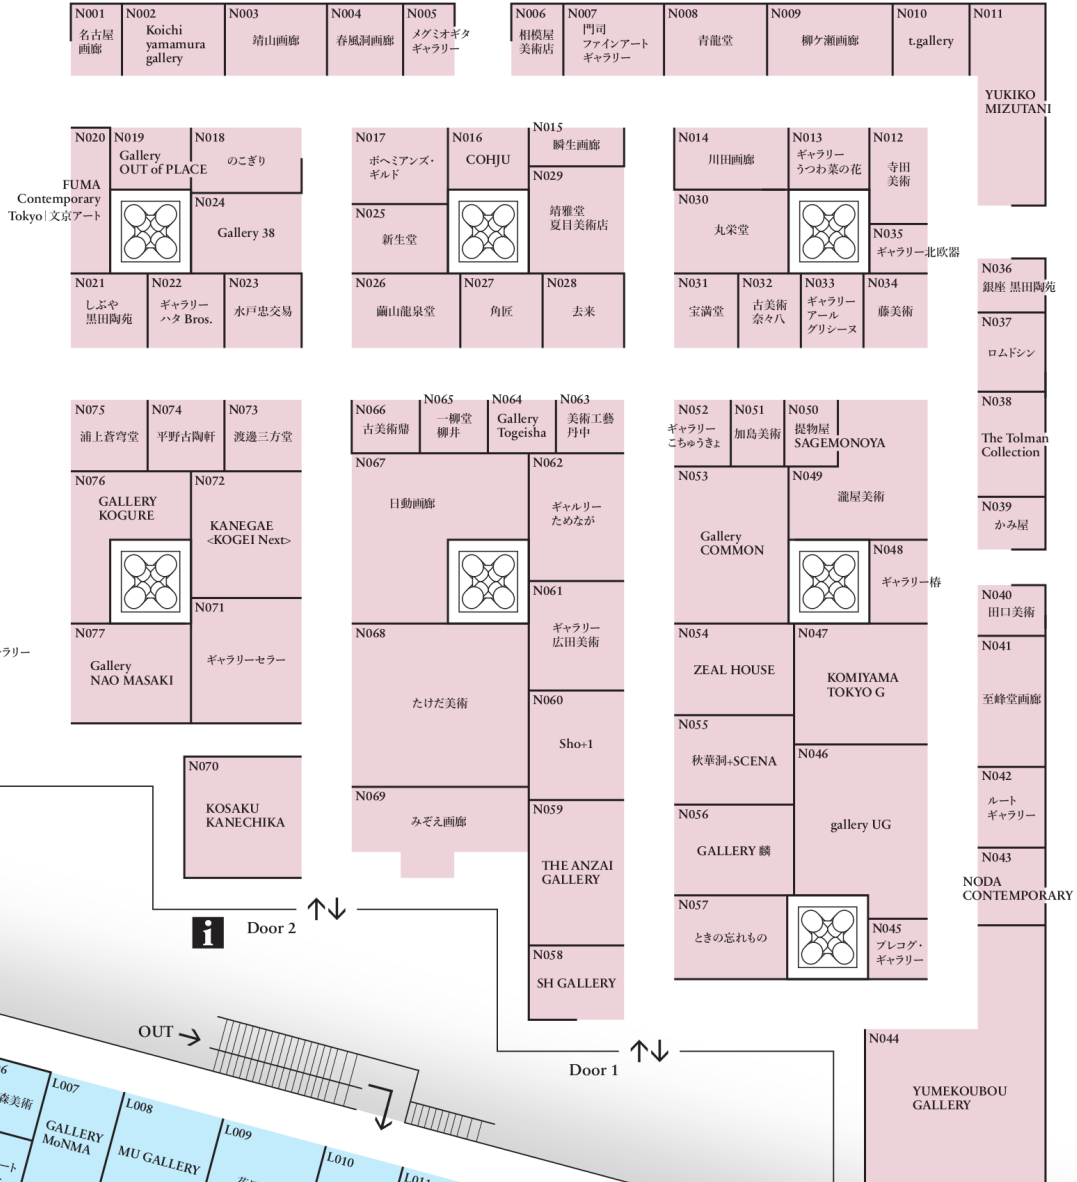

South Wing

B2F
Hall E
Galleries Section

← Yurakucho Sta.

B1F
Lobby Gallery
Galleries Section / Crossing Section / Projects Section

ART FAIR TOKYO
MARCH 8-10 2024
TOKYO INTERNATIONAL FORUM

North Wing

- N011 YUKIKO MIZUTANI
- N036 銀座 黒田陶苑
- N037 ロムドシン
- N038 The Tolman Collection
- N039 かみ屋
- N040 出口美術
- N041 至峰堂画廊
- N042 ルートギャラリー
- N043 NODA CONTEMPORARY
- N044 YUMEKOUBOU GALLERY